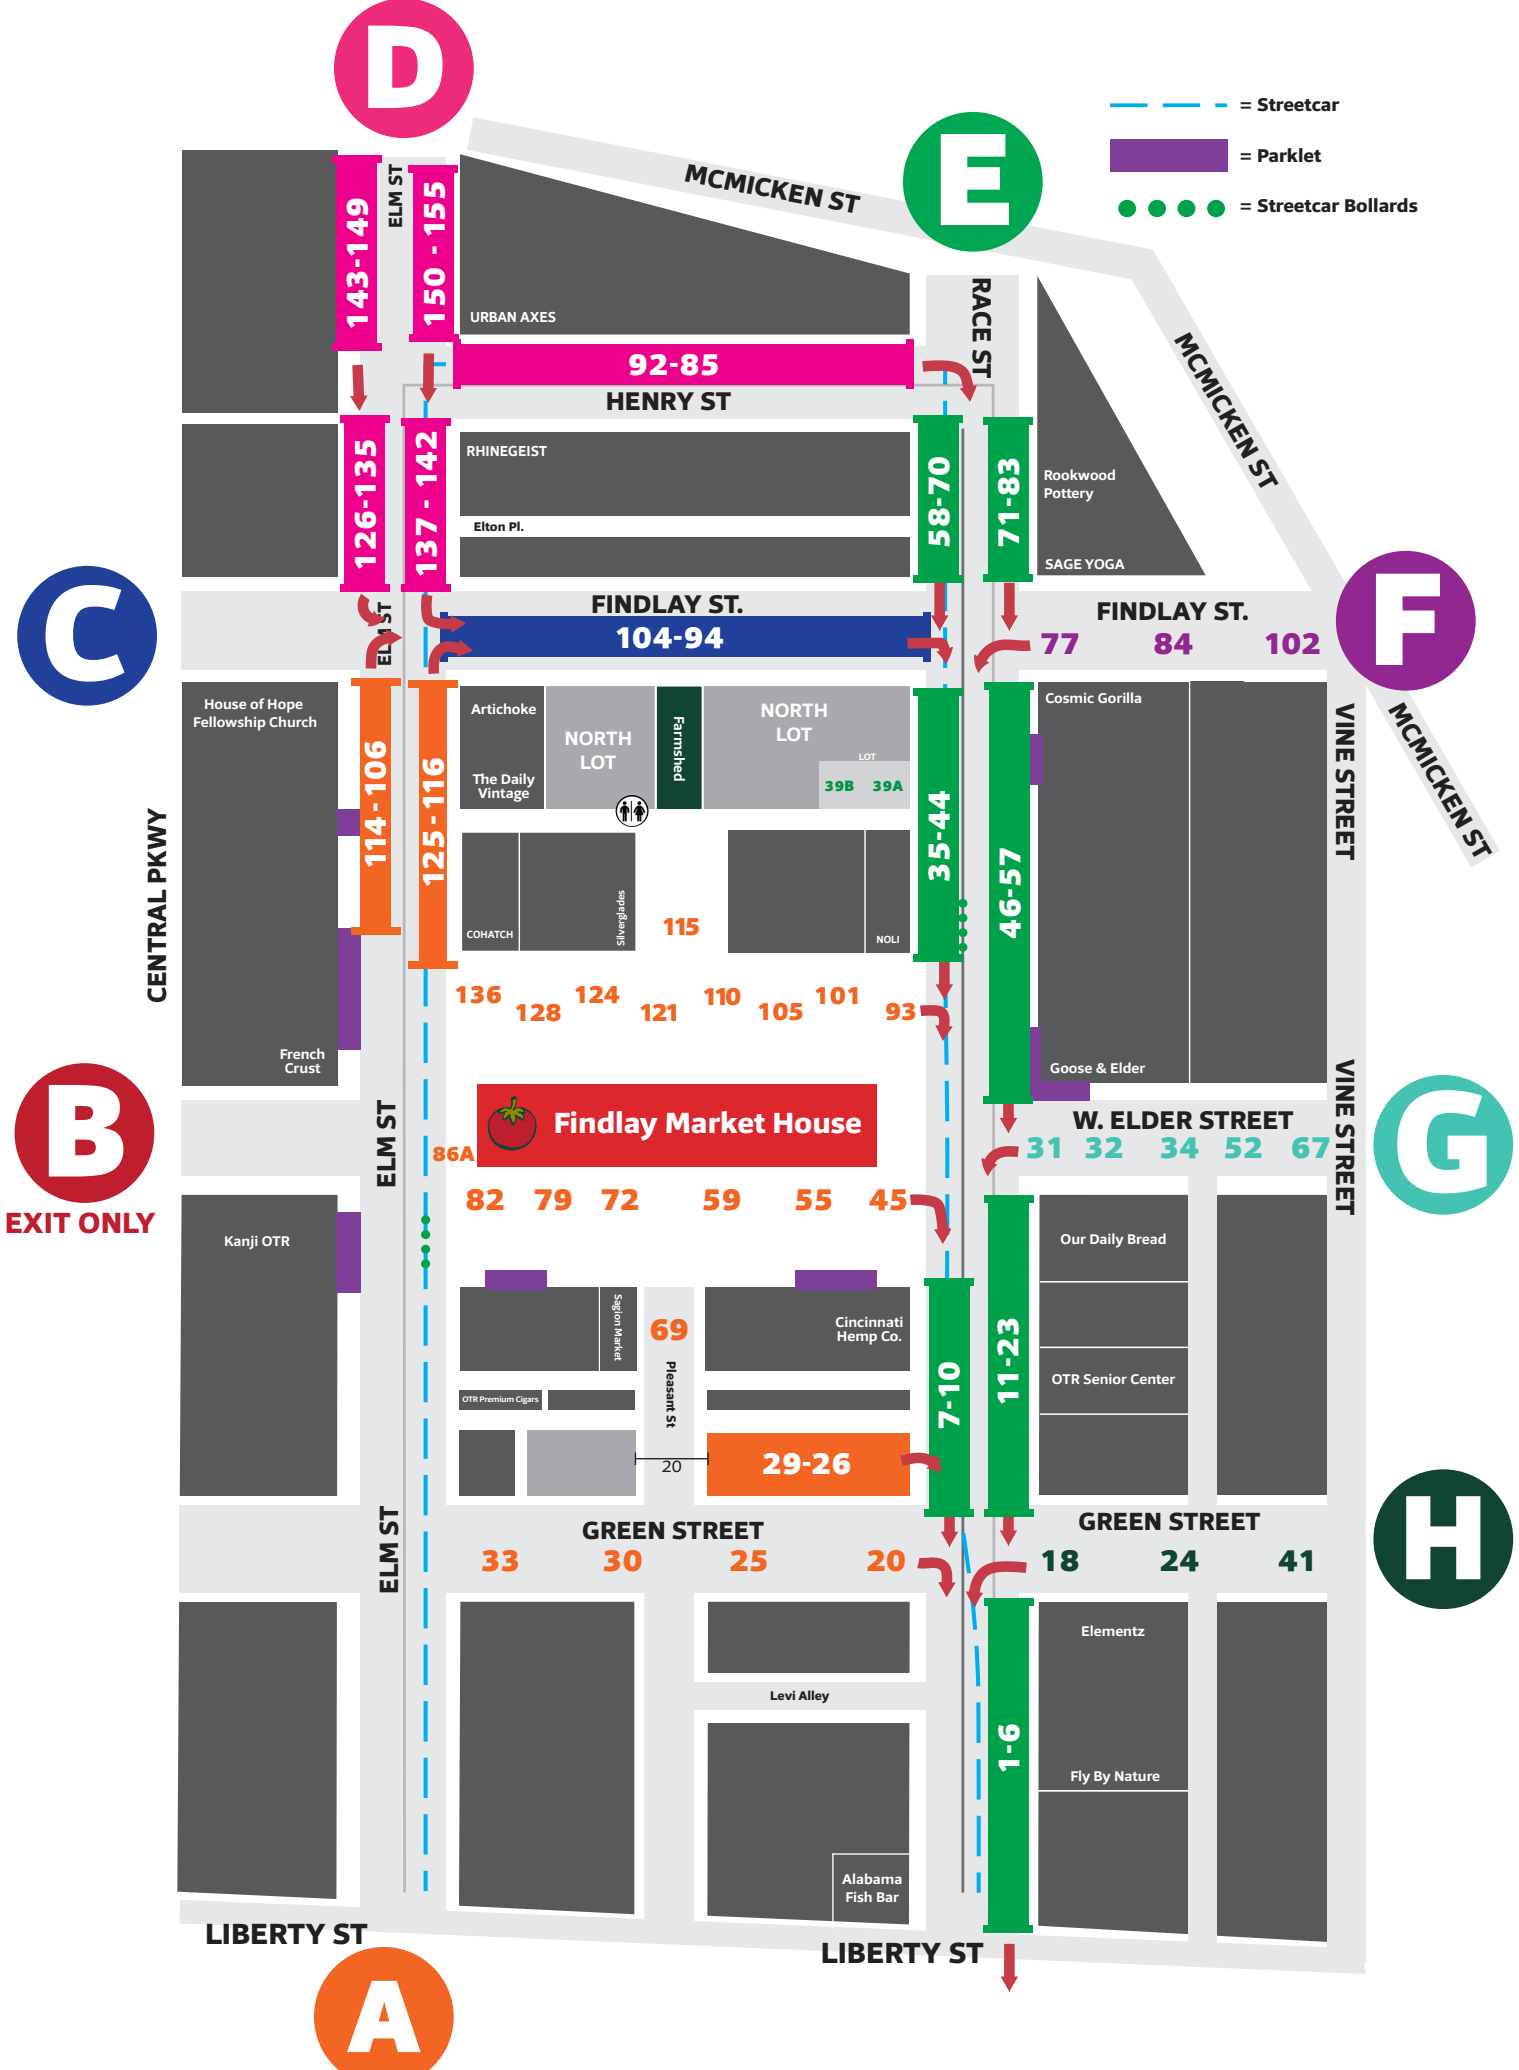

- = Streetcar
- = Parklet
- = Streetcar Bollards

EXIT ONLY

CENTRAL PKWY

LIBERTY ST

LIBERTY ST

ELM ST

ELM ST

ELM ST

ELM ST

VINE STREET

VINE STREET

VINE STREET

MCMICKEN ST

MCMICKEN ST

MCMICKEN ST

HENRY ST

Stevengades

NORTH LOT

Farmshed

NORTH LOT

LOT

39B 39A

115

NOLI

18

24

41

Levi Alley

Alabama Fish Bar

Elementz

Fly By Nature