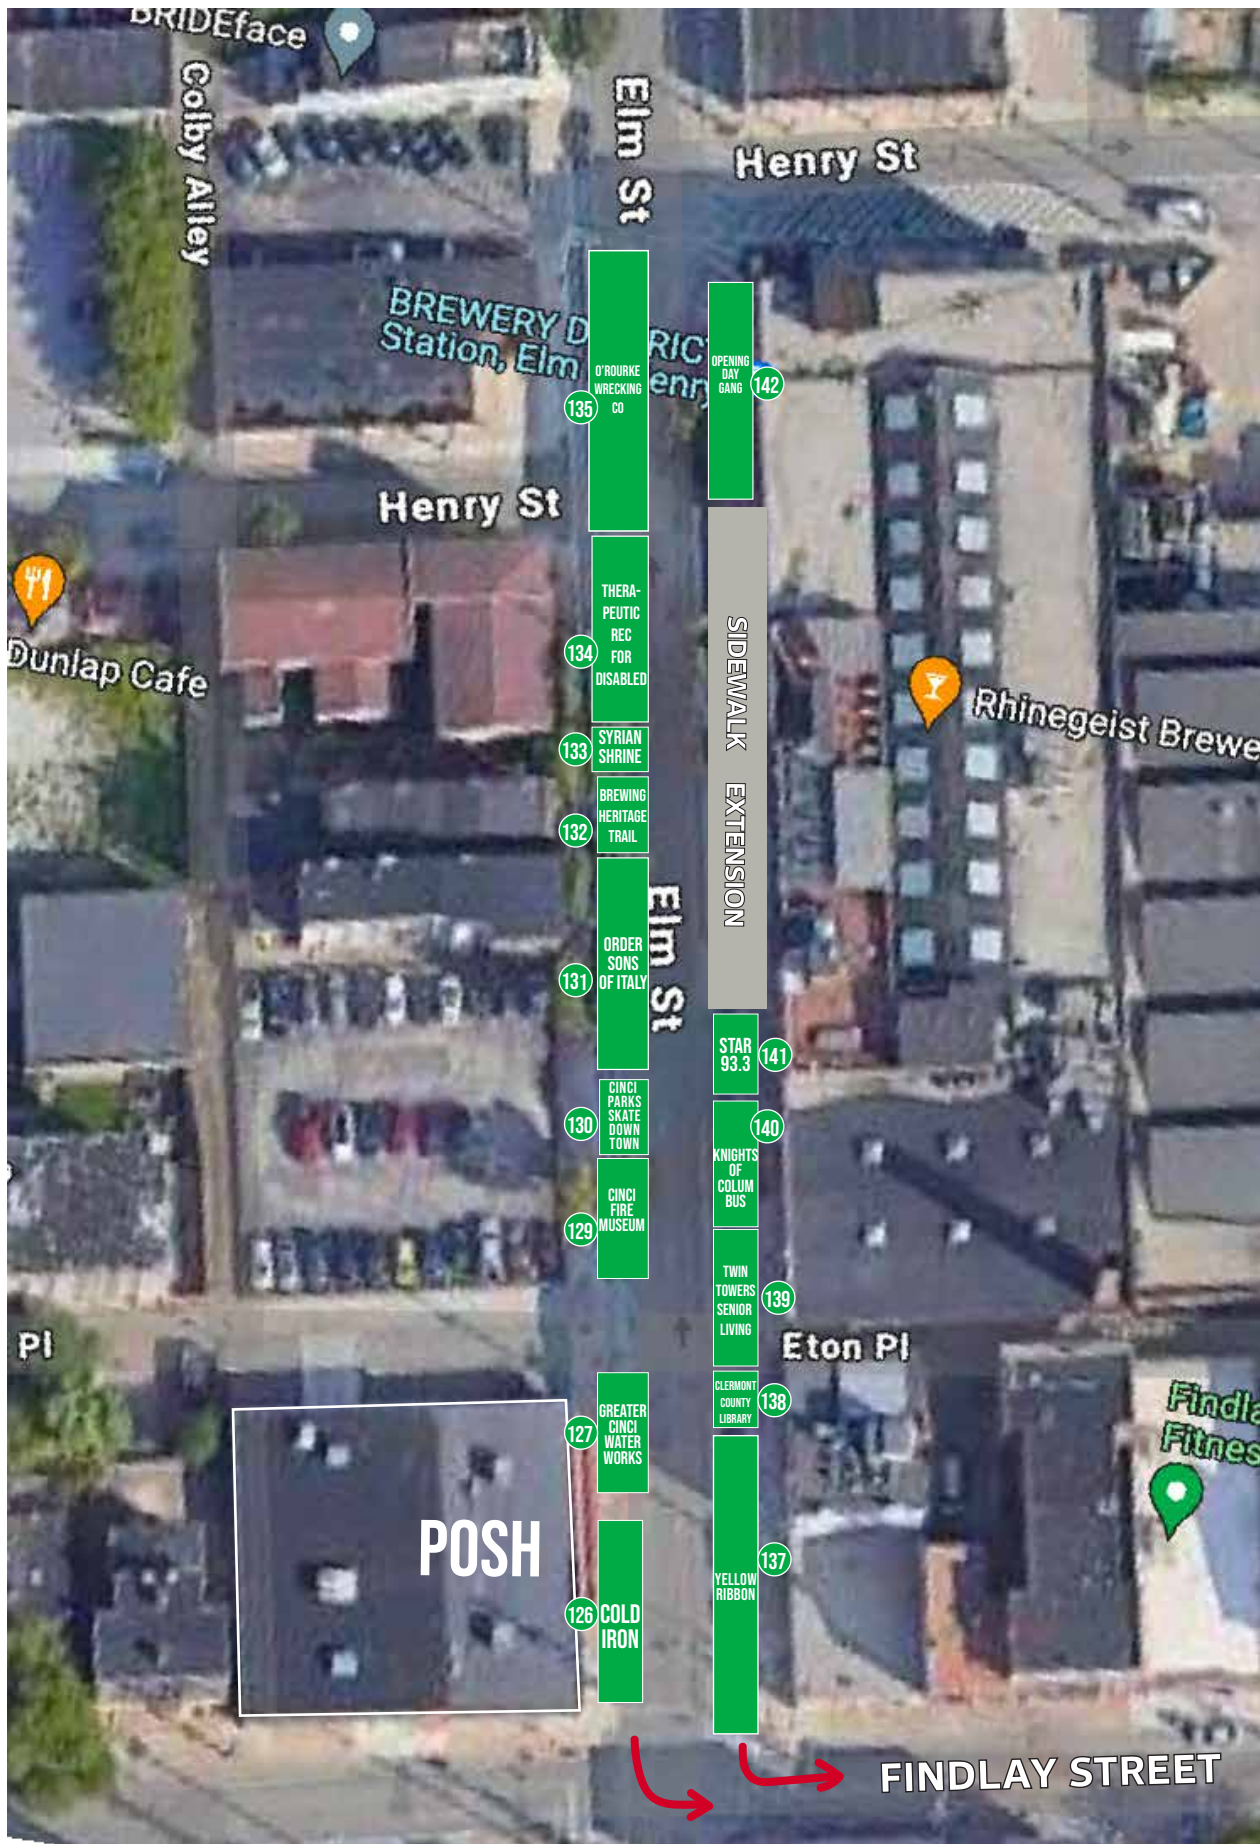

UNITS #126-142