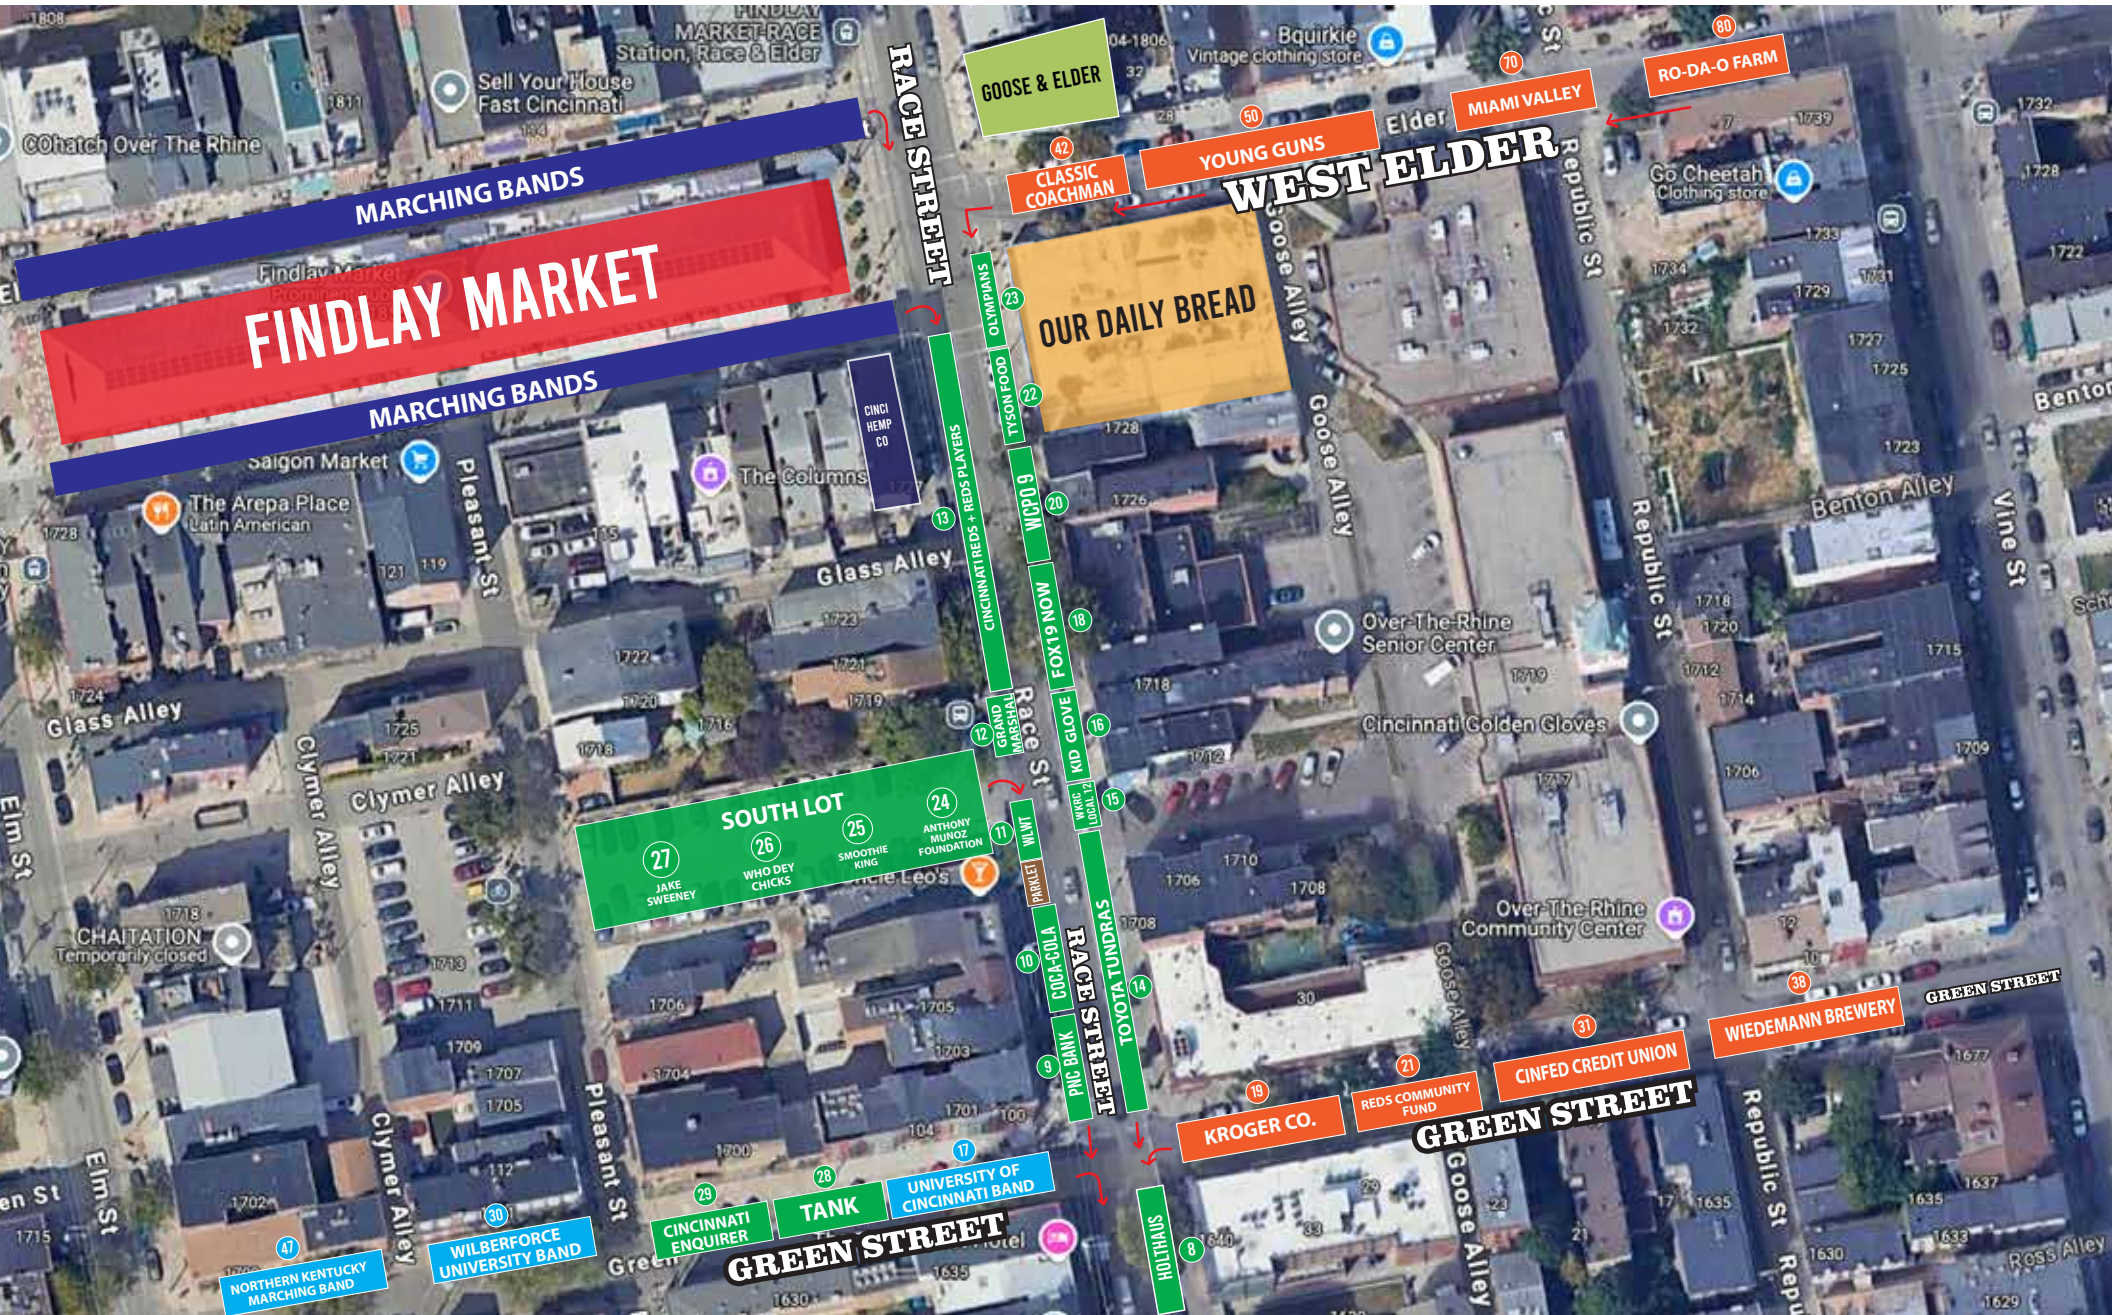

UNITS #1-8

UNITS #9-30

+HORSES #19,21,31,38,42,50,70,80

UNITS #32-52

FINDLAY STREET

FINDLAY STREET

- 41 NEW RIFF
- 40 DANCE FLASH FUSION
- 39 SIGNARAMA
- 37 CROSBY ELEMENTARY
- 36 MEYER TOWING
- 34 FINDLAY MARKET APP VAN
- 35 THE DRAGONFLY FOUNDATION
- 34 FINDLAY MARKET CFFM
- 33 PARADE COMMITTEE
- 32 GIBBS CHEESE
- 52 GEN. ELECTRIC CREDIT UNION
- PARKLET
- 51 CIN BEV
- 49 DECAL
- 48 CHICK-FIL-A
- 46 FC CINCY
- 45 WLW HEART RADIO
- 44 RHINEDEIST
- 43 CINCI REDS HALL OF FAME

UNITS #89-99

FINDLAY STREET

96

EAST CENTRAL
DANCE TEAM TO
BE STATIONED IN
NORTH LOT

NORTH PARKING LOT

R
A
C
E

S
T
R
E
T

FINDLAY STREET

ELM STREET

ELM ST

ELM ST

ELM

UNITS #100-119

LOT

TAILORED MAN

ECKERLIN MEATS

SIDEWALK EXTENSION

- 142 OPENING DAY GANG
- 141 WAIF FM
- 140 HOPS IN THE HANGAR
- 139 CINCITY SHAKERS
- 138 BREWERY DISTRICT CURC
- 136 BELTERRA PARK
- 135 CARRIAGE HOUSE

WEICHERT & WILDFIRE
EQUESTRAIN