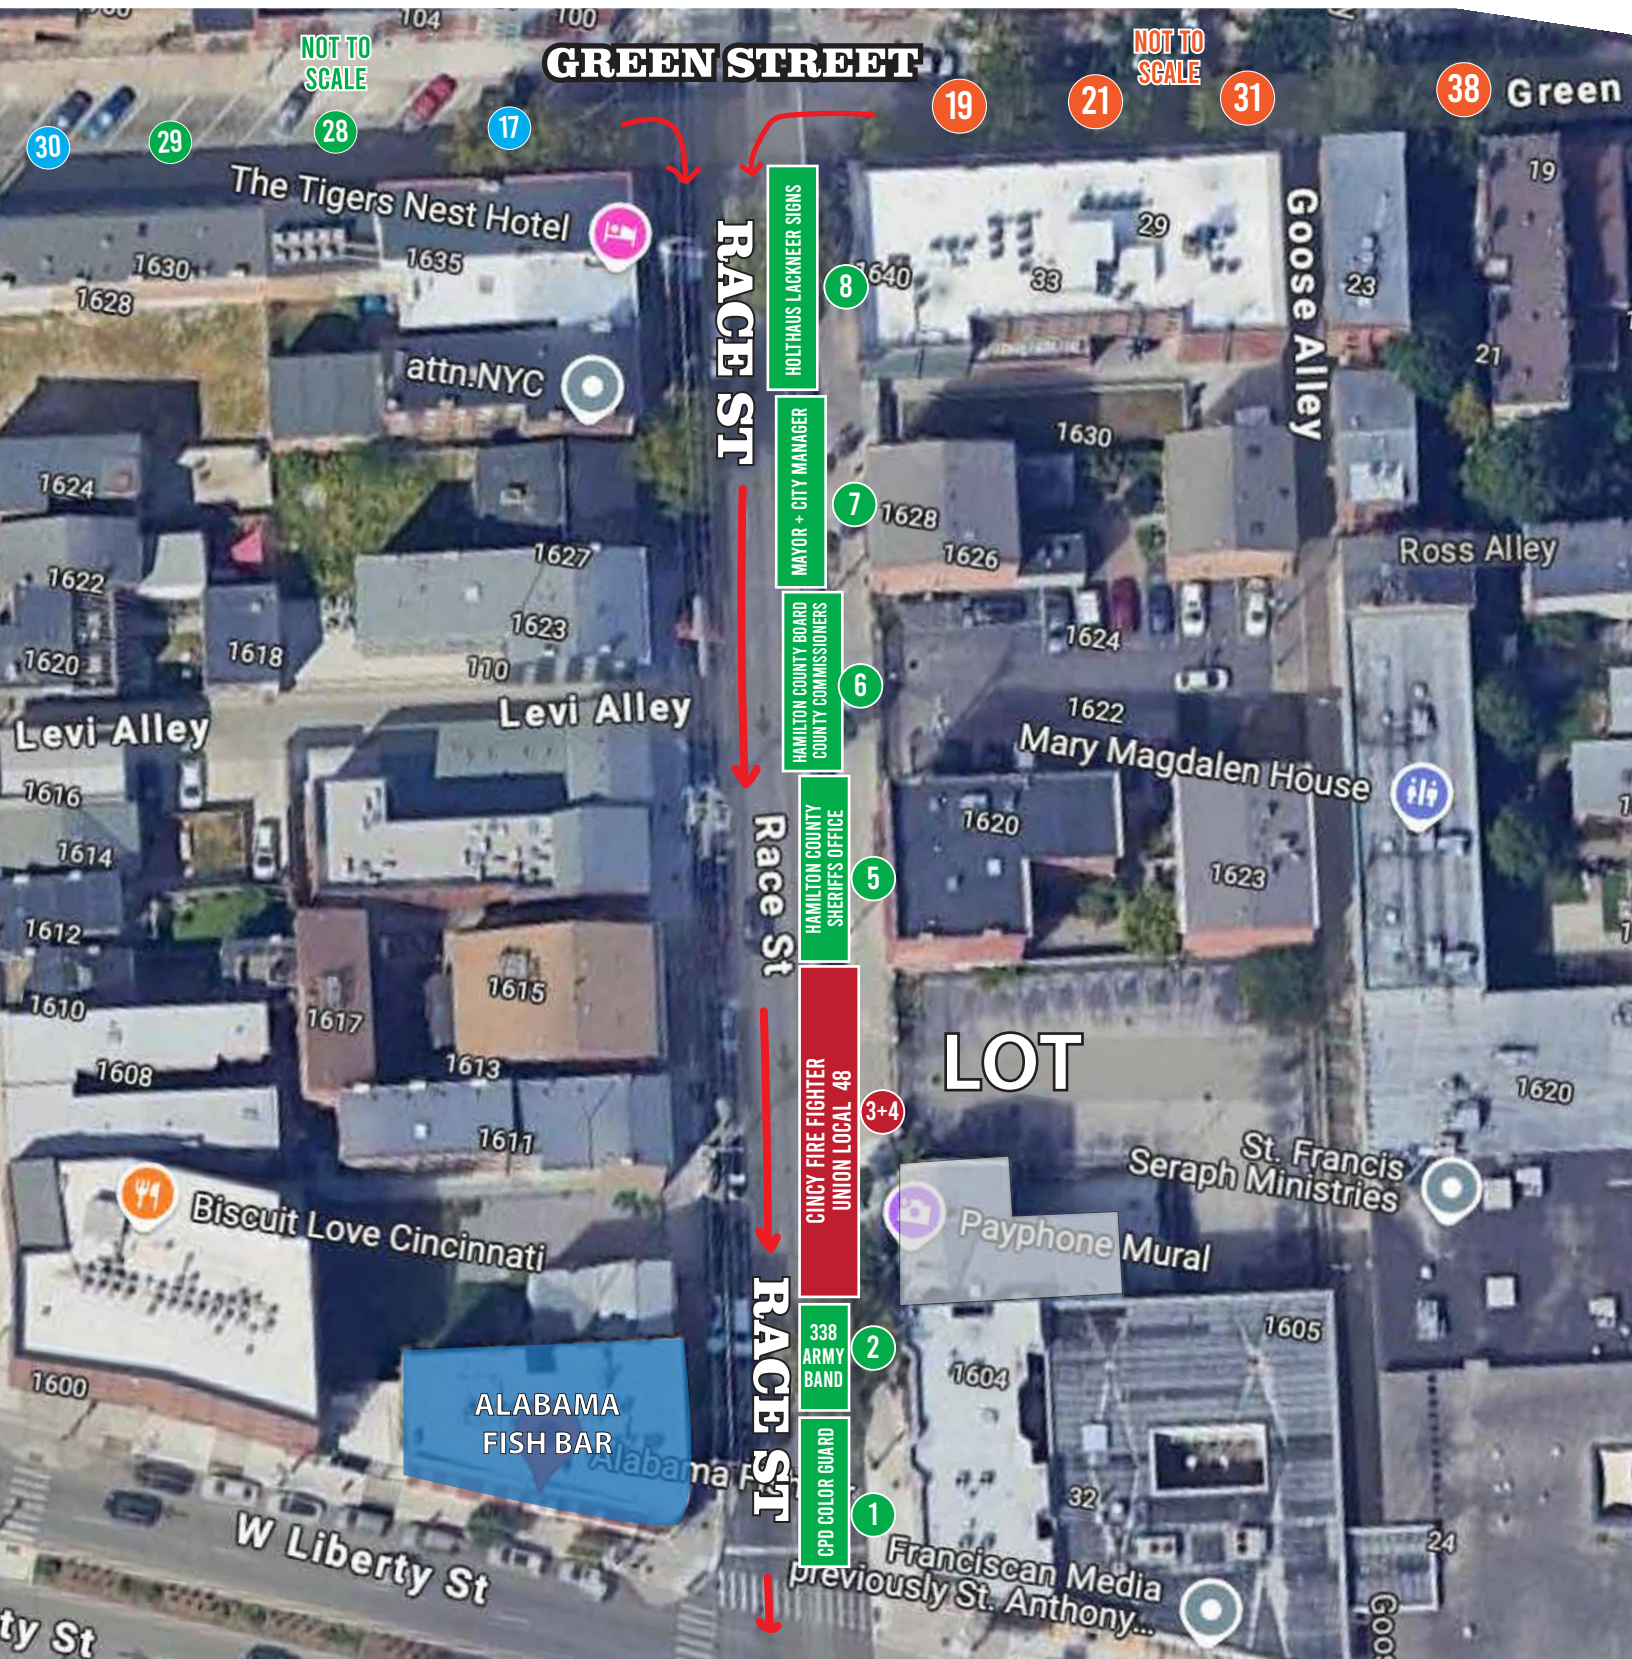

UNITS #1-8

UNITS #9-30

+HORSES #19,21,31,38,42,50,70,80

UNITS #32-52

FINDLAY STREET

FINDLAY STREET

- 41 NEW RIFF
- 40 DANCE FLASH FUSION
- 39 SIGNARAMA
- 37 CROSBY ELEMENTARY
- 36 MEYER TOWING
- 34 FINDLAY MARKET APP VAN
- 35 THE DRAGONFLY FOUNDATION
- 34 FINDLAY MARKET CFFM
- 33 PARADE COMMITTEE
- 32 GIBBS CHEESE
- 52 GEN. ELECTRIC CREDIT UNION
- PARKLET
- 51 CIN BEV
- 49 DECAL
- 48 CHICK-FIL-A
- 46 FC CINCY
- 45 WLW HEART RADIO
- 44 RHINEDEIST
- 43 CINCI REDS HALL OF FAME

MARCHING BANDS

FINDLAY MARKET

WEST ELDER

NOT TO SCALE

UNITS #53-74

+HORSES #86, 105, 115

UNITS #75-88

HENRY STREET

UNITS #89-99

FINDLAY STREET

96

EAST CENTRAL
DANCE TEAM TO
BE STATIONED IN
NORTH LOT

NORTH PARKING LOT

R
A
C
E

S
T
R
E
T

FINDLAY STREET

ARTICHOKE

1826
1828

ARTICHOKE

1822

1820

1818

1816

1814