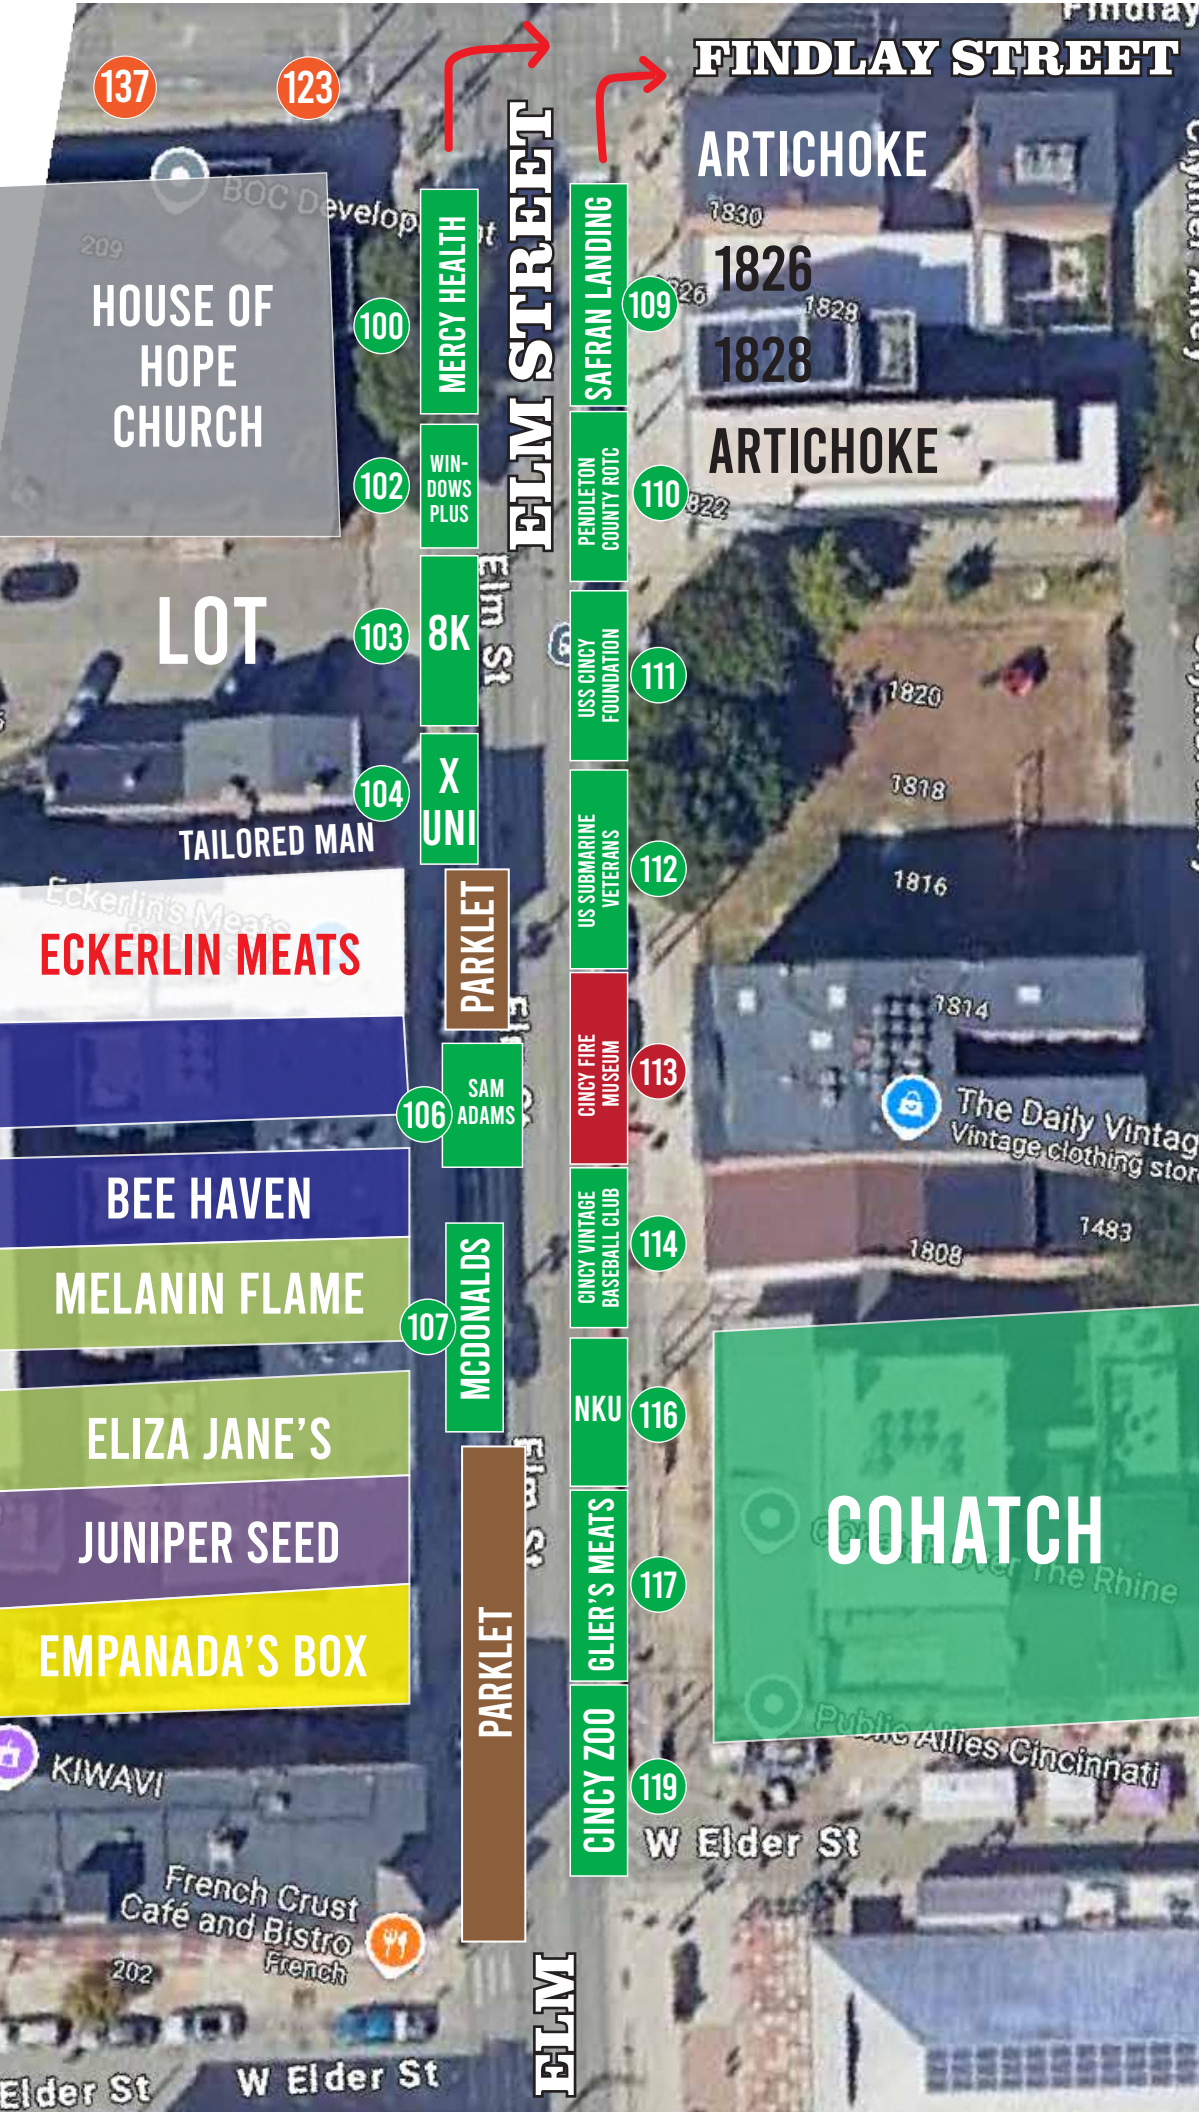

UNITS #1-8

UNITS #9-30

+HORSES #19,21,31,38,42,50,70,80

UNITS #32-52

FINDLAY STREET

FINDLAY STREET

- 41 NEW RIFF
- 40 DANCE FLASH FUSION
- 39 SIGNARAMA
- 37 CROSBY ELEMENTARY
- 36 MEYER TOWING
- 34 FINDLAY MARKET APP VAN
- 35 THE DRAGONFLY FOUNDATION
- 34 FINDLAY MARKET CFFM
- 33 PARADE COMMITTEE
- 32 GIBBS CHEESE
- 52 GEN. ELECTRIC CREDIT UNION
- PARKLET
- 51 CIN BEV
- 49 DECAL
- 48 CHICK-FIL-A
- 46 FC CINCY
- 45 WLW HEART RADIO
- 44 RHINEDEIST
- 43 CINCI REDS HALL OF FAME

MARCHING BANDS

FINDLAY MARKET

WEST ELDER

NOT TO SCALE

UNITS #53-74

+HORSES #86, 105, 115

UNITS #75-88

HENRY STREET

UNITS #89-99

FINDLAY STREET

96

EAST CENTRAL
DANCE TEAM TO
BE STATIONED IN
NORTH LOT

NORTH PARKING LOT

R
A
C
E

S
T
R
E
T

FINDLAY STREET