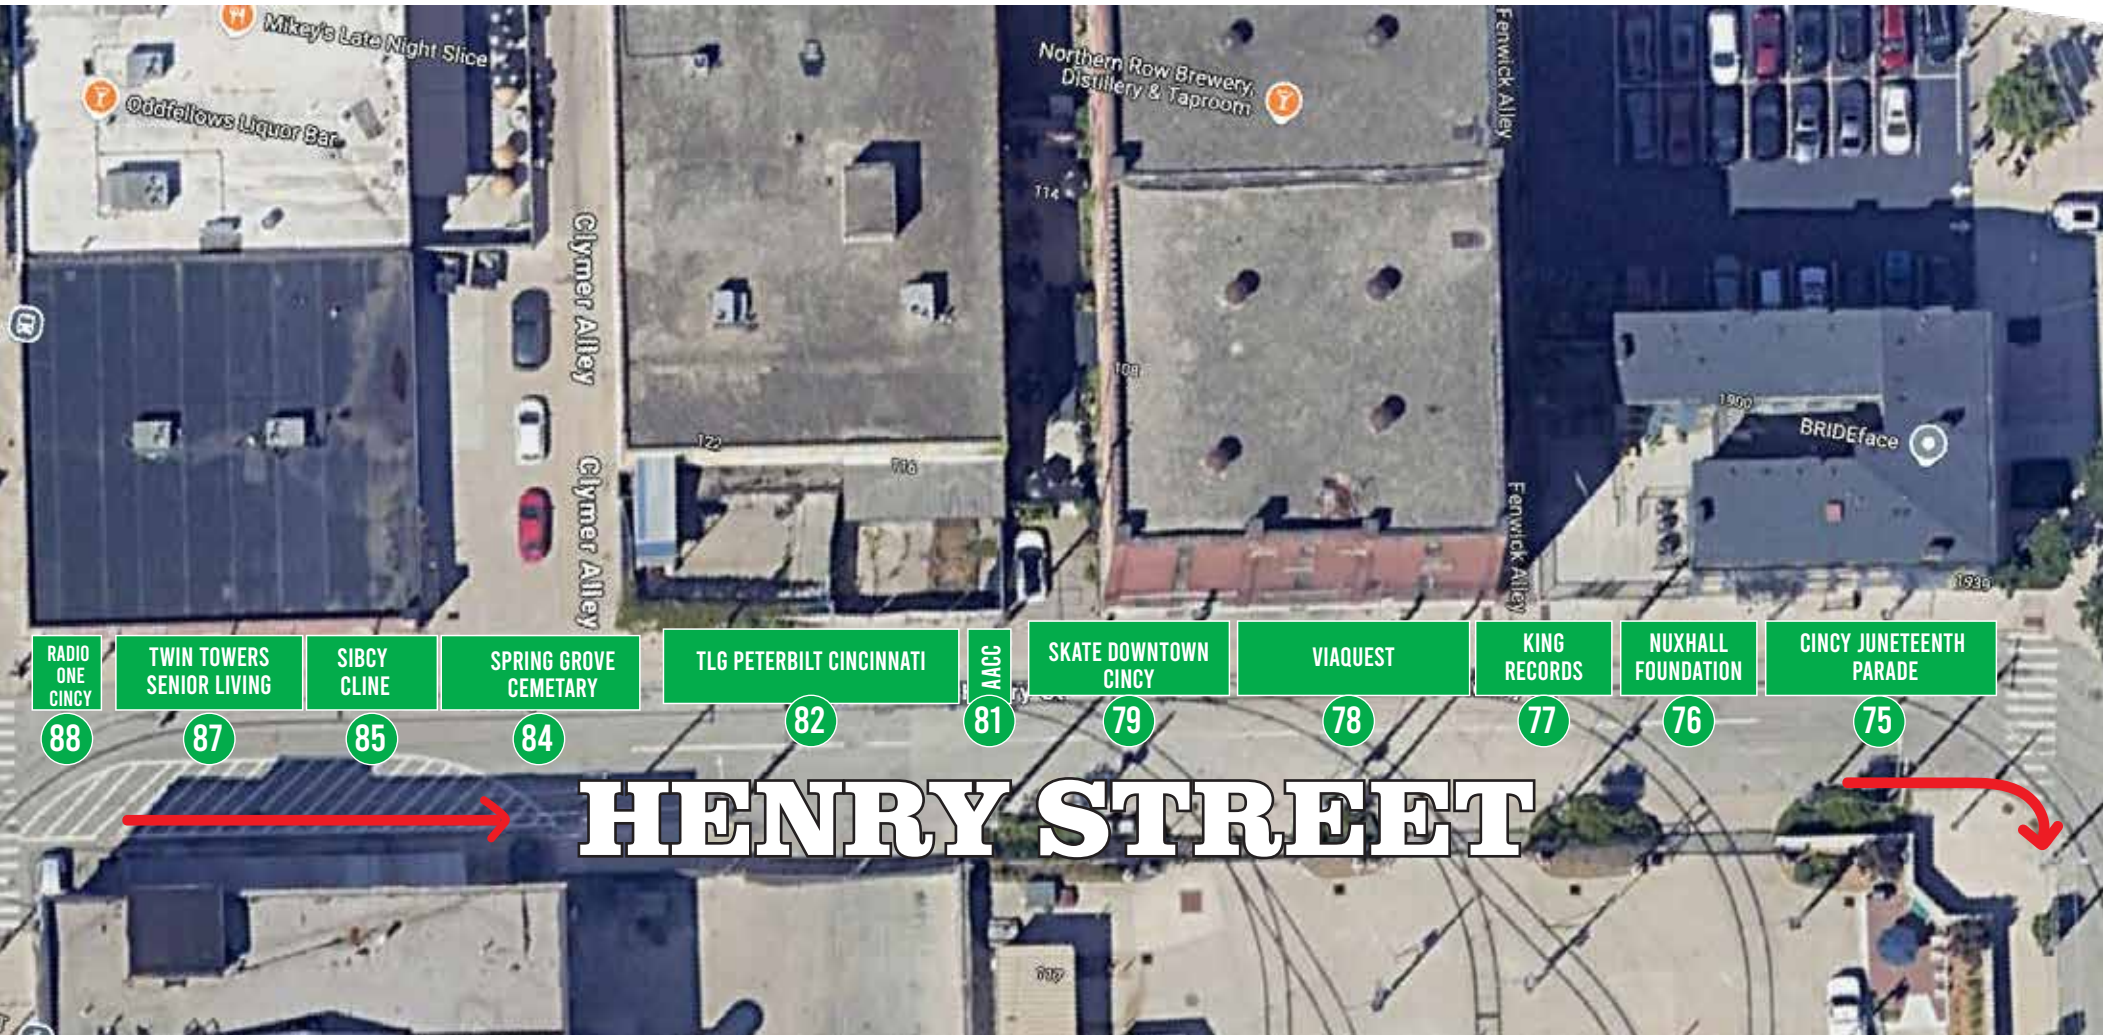

UNITS #1-8

UNITS #9-30

+HORSES #19,21,31,38,42,50,70,80

UNITS #32-52

FINDLAY STREET

FINDLAY STREET

- 41 NEW RIFF
- 40 DANCE FLASH FUSION
- 39 SIGNARAMA
- 37 CROSBY ELEMENTARY
- 36 MEYER TOWING
- 34 FINDLAY MARKET APP VAN
- 35 THE DRAGONFLY FOUNDATION
- 34 FINDLAY MARKET CFFM
- 33 PARADE COMMITTEE
- 32 GIBBS CHEESE
- 52 GEN. ELECTRIC CREDIT UNION
- PARKLET
- 51 CIN BEV
- 49 DECAL
- 48 CHICK-FIL-A
- 46 FC CINCY
- 45 WLW HEART RADIO
- 44 RHINEDEIST
- 43 CINCI REDS HALL OF FAME

UNITS #89-99

FINDLAY STREET

96

EAST CENTRAL
DANCE TEAM TO
BE STATIONED IN
NORTH LOT

NORTH PARKING LOT

R
A
C
E

S
T
R
E
T

FINDLAY STREET

ELM STREET

ELM ST

ELM ST

ELM

UNITS #100-119

LOT

TAILORED MAN

ECKERLIN MEATS

SIDEWALK EXTENSION

- 142 OPENING DAY GANG
- 141 WAIF FM
- 140 HOPS IN THE HANGAR
- 139 CINCITY SHAKERS
- 138 BREWERY DISTRICT CURC
- 136 BELTERRA PARK
- 135 CARRIAGE HOUSE

WEICHERT & WILDFIRE
EQUESTRAIN