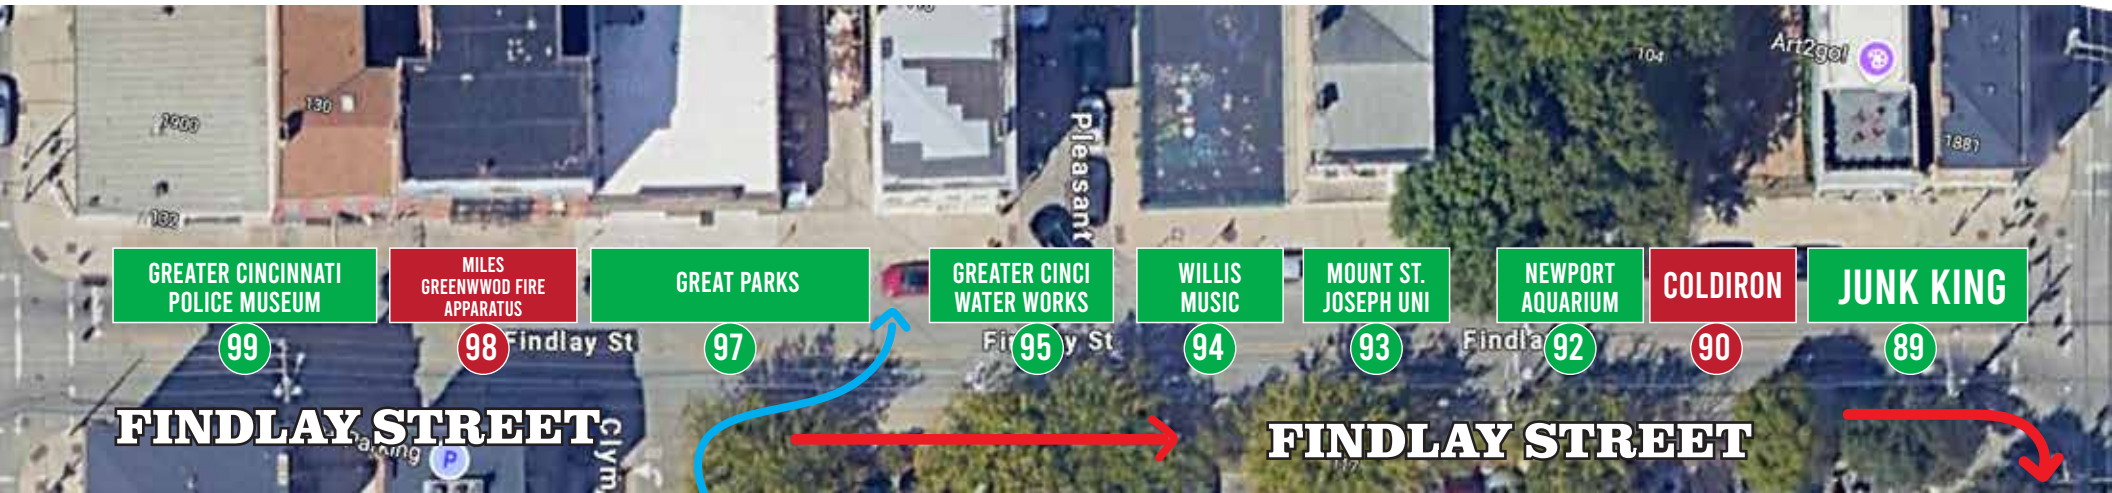

UNITS #1-8

UNITS #9-30

+HORSES #19,21,31,38,42,50,70,80

UNITS #32-52

FINDLAY STREET

FINDLAY STREET

- 41 NEW RIFF
- 40 DANCE FLASH FUSION
- 39 SIGNARAMA
- 37 CROSBY ELEMENTARY
- 36 MEYER TOWING
- 34 FINDLAY MARKET APP VAN
- 35 THE DRAGONFLY FOUNDATION
- 34 FINDLAY MARKET CFFM
- 33 PARADE COMMITTEE
- 32 GIBBS CHEESE
- 52 GEN. ELECTRIC CREDIT UNION
- PARKLET
- 51 CIN BEV
- 49 DECAL
- 48 CHICK-FIL-A
- 46 FC CINCY
- 45 WLW HEART RADIO
- 44 RHINEDEIST
- 43 CINCI REDS HALL OF FAME

MARCHING BANDS

FINDLAY MARKET

WEST ELDER

NOT TO SCALE

UNITS #53-74

+HORSES #86, 105, 115

UNITS #75-88

HENRY STREET

UNITS #89-99

FINDLAY STREET

96

EAST CENTRAL
DANCE TEAM TO
BE STATIONED IN
NORTH LOT

NORTH PARKING LOT

R
A
C
E

S
T
R
E
T

FINDLAY STREET

ARTICHOKE

1826
1828

ARTICHOKE

1822

1820

1818

1816

1814