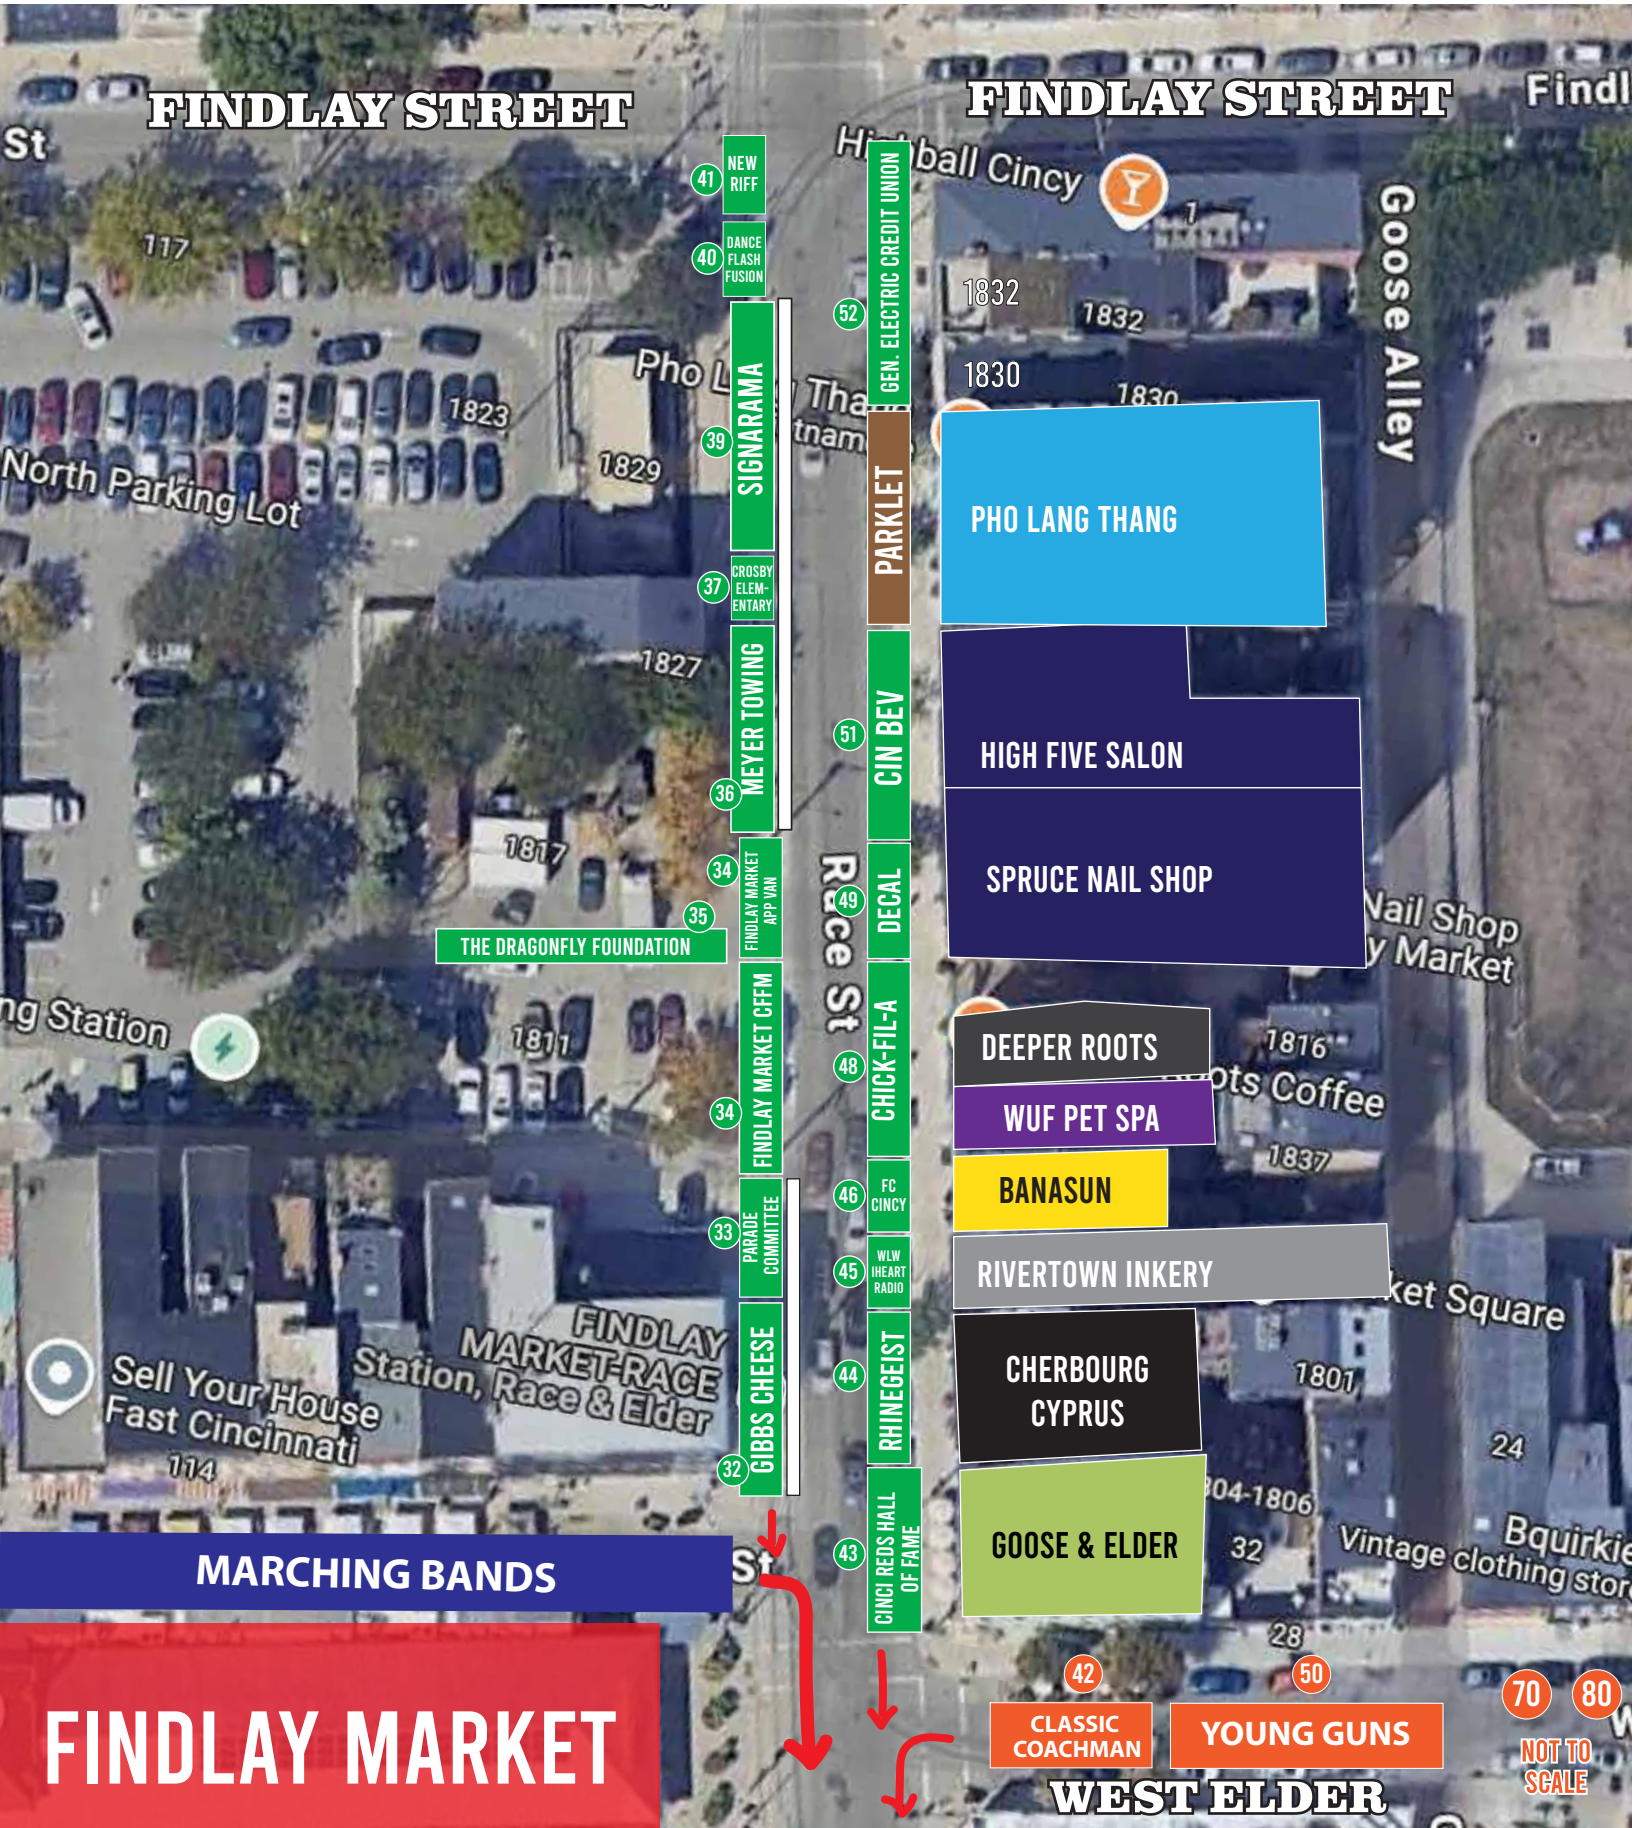

UNITS #1-8

UNITS #9-30

+HORSES #19,21,31,38,42,50,70,80

UNITS #32-52

FINDLAY STREET

FINDLAY STREET

- 41 NEW RIFF
- 40 DANCE FLASH FUSION
- 39 SIGNARAMA
- 37 CROSBY ELEMENTARY
- 36 MEYER TOWING
- 34 FINDLAY MARKET APP VAN
- 35 THE DRAGONFLY FOUNDATION
- 34 FINDLAY MARKET CFFM
- 33 PARADE COMMITTEE
- 32 GIBBS CHEESE
- 52 GEN. ELECTRIC CREDIT UNION
- PARKLET
- 51 CIN BEV
- 49 DECAL
- 48 CHICK-FIL-A
- 46 FC CINCY
- 45 WLW HEART RADIO
- 44 RHINEDEIST
- 43 CINCI REDS HALL OF FAME

UNITS #89-99

FINDLAY STREET

96

EAST CENTRAL
DANCE TEAM TO
BE STATIONED IN
NORTH LOT

NORTH PARKING LOT

R
A
C
E

S
T
R
E
T

FINDLAY STREET

ARTICHOKE

1826
1828

ARTICHOKE

1822

1820

1818

1816

1814

ELM STREET

ELM ST

ELM ST

ELM

UNITS #100-119

LOT

TAILORED MAN

ECKERLIN MEATS