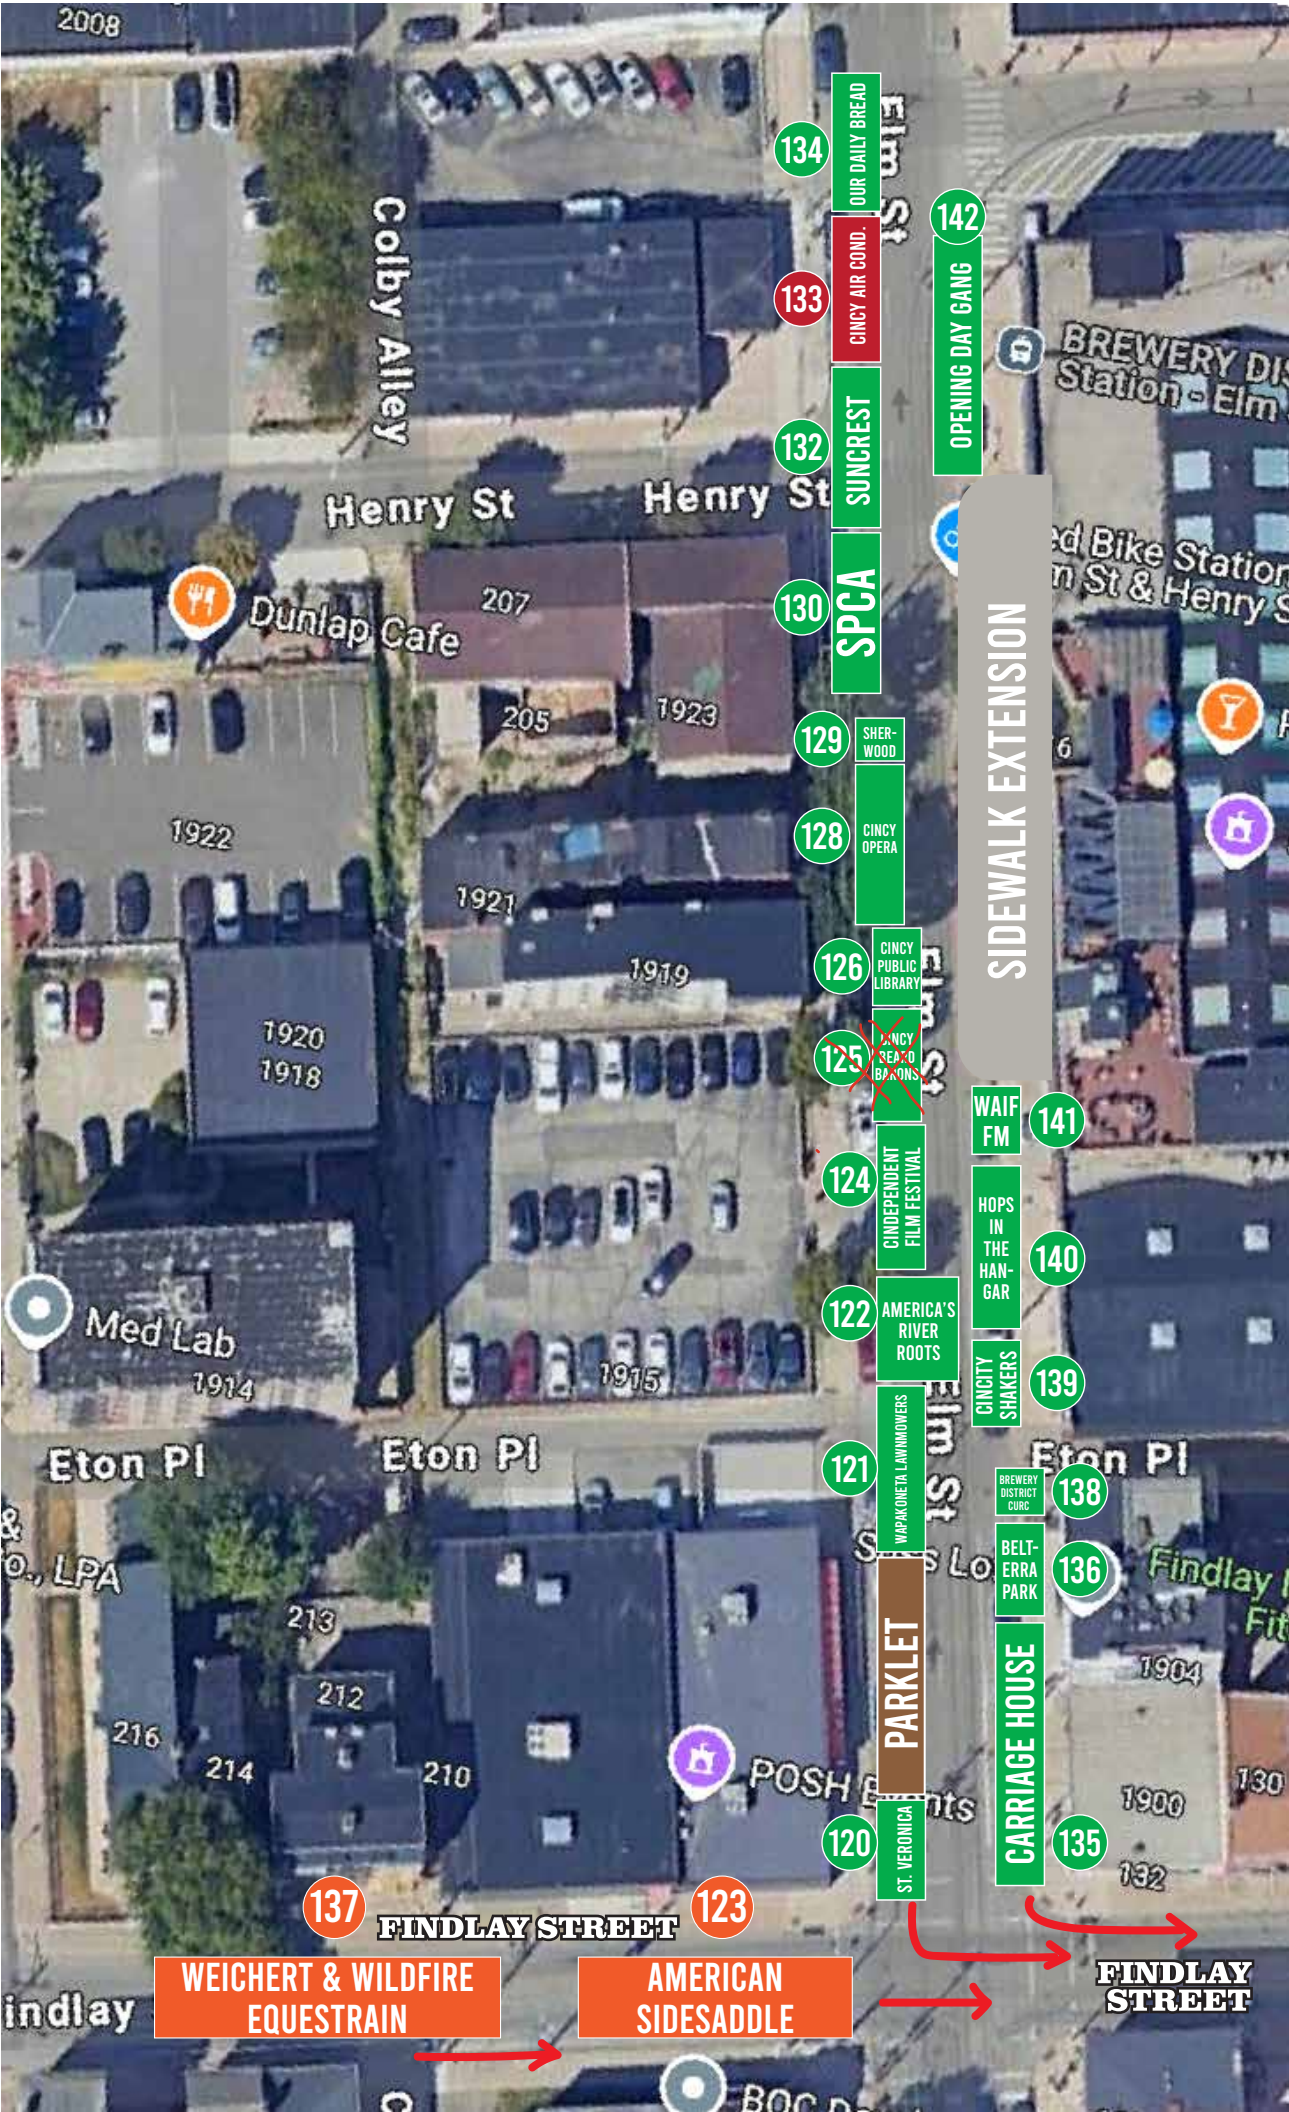

UNITS
#120
-142

+HORSES
123 AND
137

- 134 OUR DAILY BREAD
- 133 CINCY AIR COND.
- 132 SUNCREST
- 130 SPCA
- 129 SHERWOOD
- 128 CINCY OPERA
- 126 CINCY PUBLIC LIBRARY
- 125 CINCY READS BRACKENS
- 124 INDEPENDENT FILM FESTIVAL
- 122 AMERICA'S RIVER ROOTS
- 121 WAPAKONETA LAWYERS
- 120 ST. VERONICA

SIDEWALK EXTENSION

- 142 OPENING DAY GANG
- 141 WAIF FM
- 140 HOPS IN THE HANGAR
- 139 CINCITY SHAKERS
- 138 BREWERY DISTRICT CURC
- 136 BELTERRA PARK
- 135 CARRIAGE HOUSE

WEICHERT & WILDFIRE
EQUESTRAIN

AMERICAN
SIDESADDLE

FINDLAY
STREET