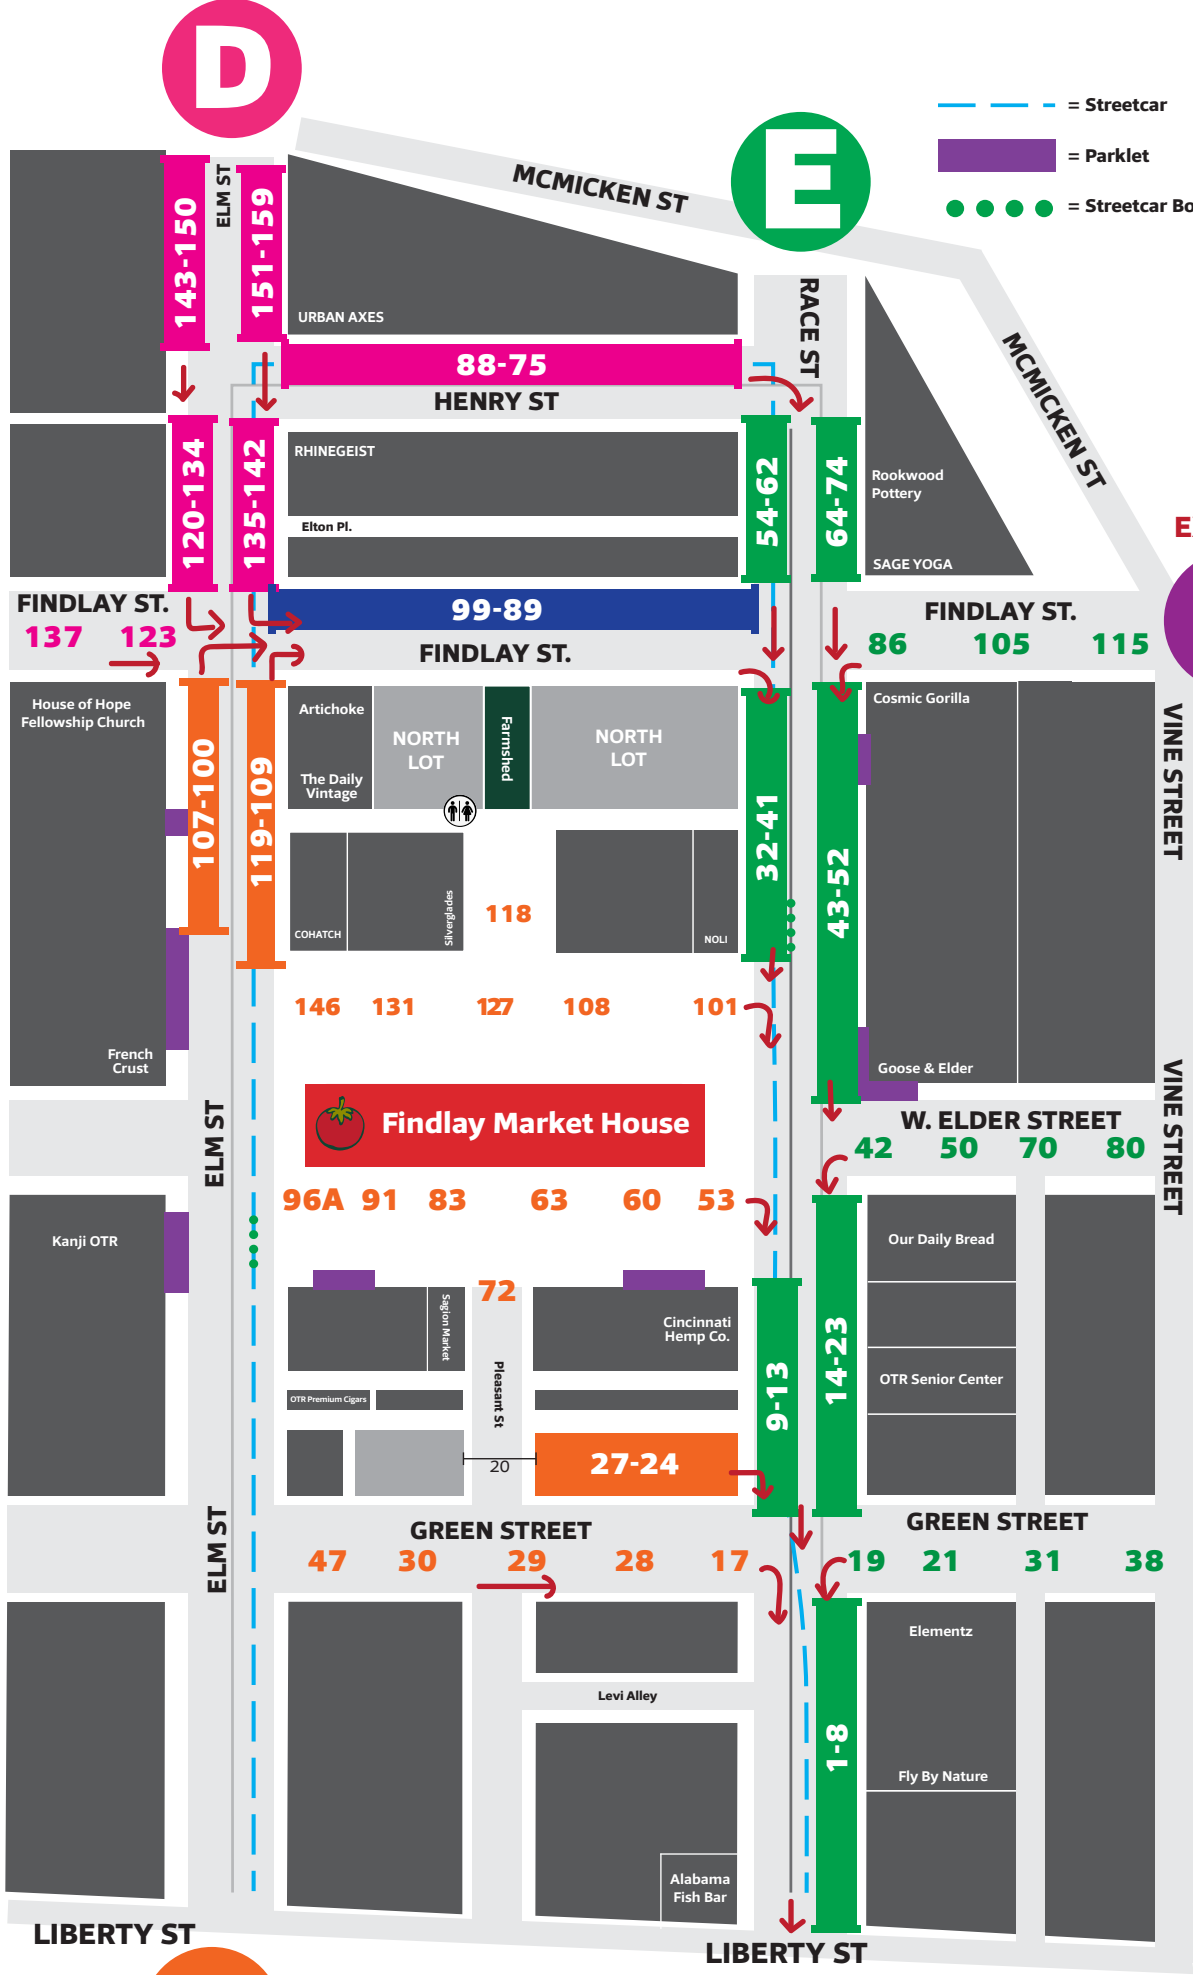

CENTRAL PKWY

VINE STREET

EXIT ONLY

G

B

EXIT ONLY

EXIT ONLY

H

A

ELM ST
ELM ST
ELM ST
ELM ST
ELM ST

RACE ST
RACE ST

MCMICKEN ST
MCMICKEN ST

FINDLAY ST.

FINDLAY ST.

House of Hope Fellowship Church
French Crust

Artichoke
The Daily Vintage
COHATCH
Silverglade

NORTH LOT
Furnished
NORTH LOT
NOLI

Cosmic Gorilla
Goose & Elder

Findlay Market House

Kanji OTR

OTR Premium Cigars
Signon Market
Pleasant St

Cincinnati Hemp Co.

Our Daily Bread
OTR Senior Center

Levi Alley
Alabama Fish Bar

47 30 29 28 17

88-75
HENRY ST

99-89
FINDLAY ST.

146 131 127 108 101

72

27-24

54-62
64-74

32-41
43-52