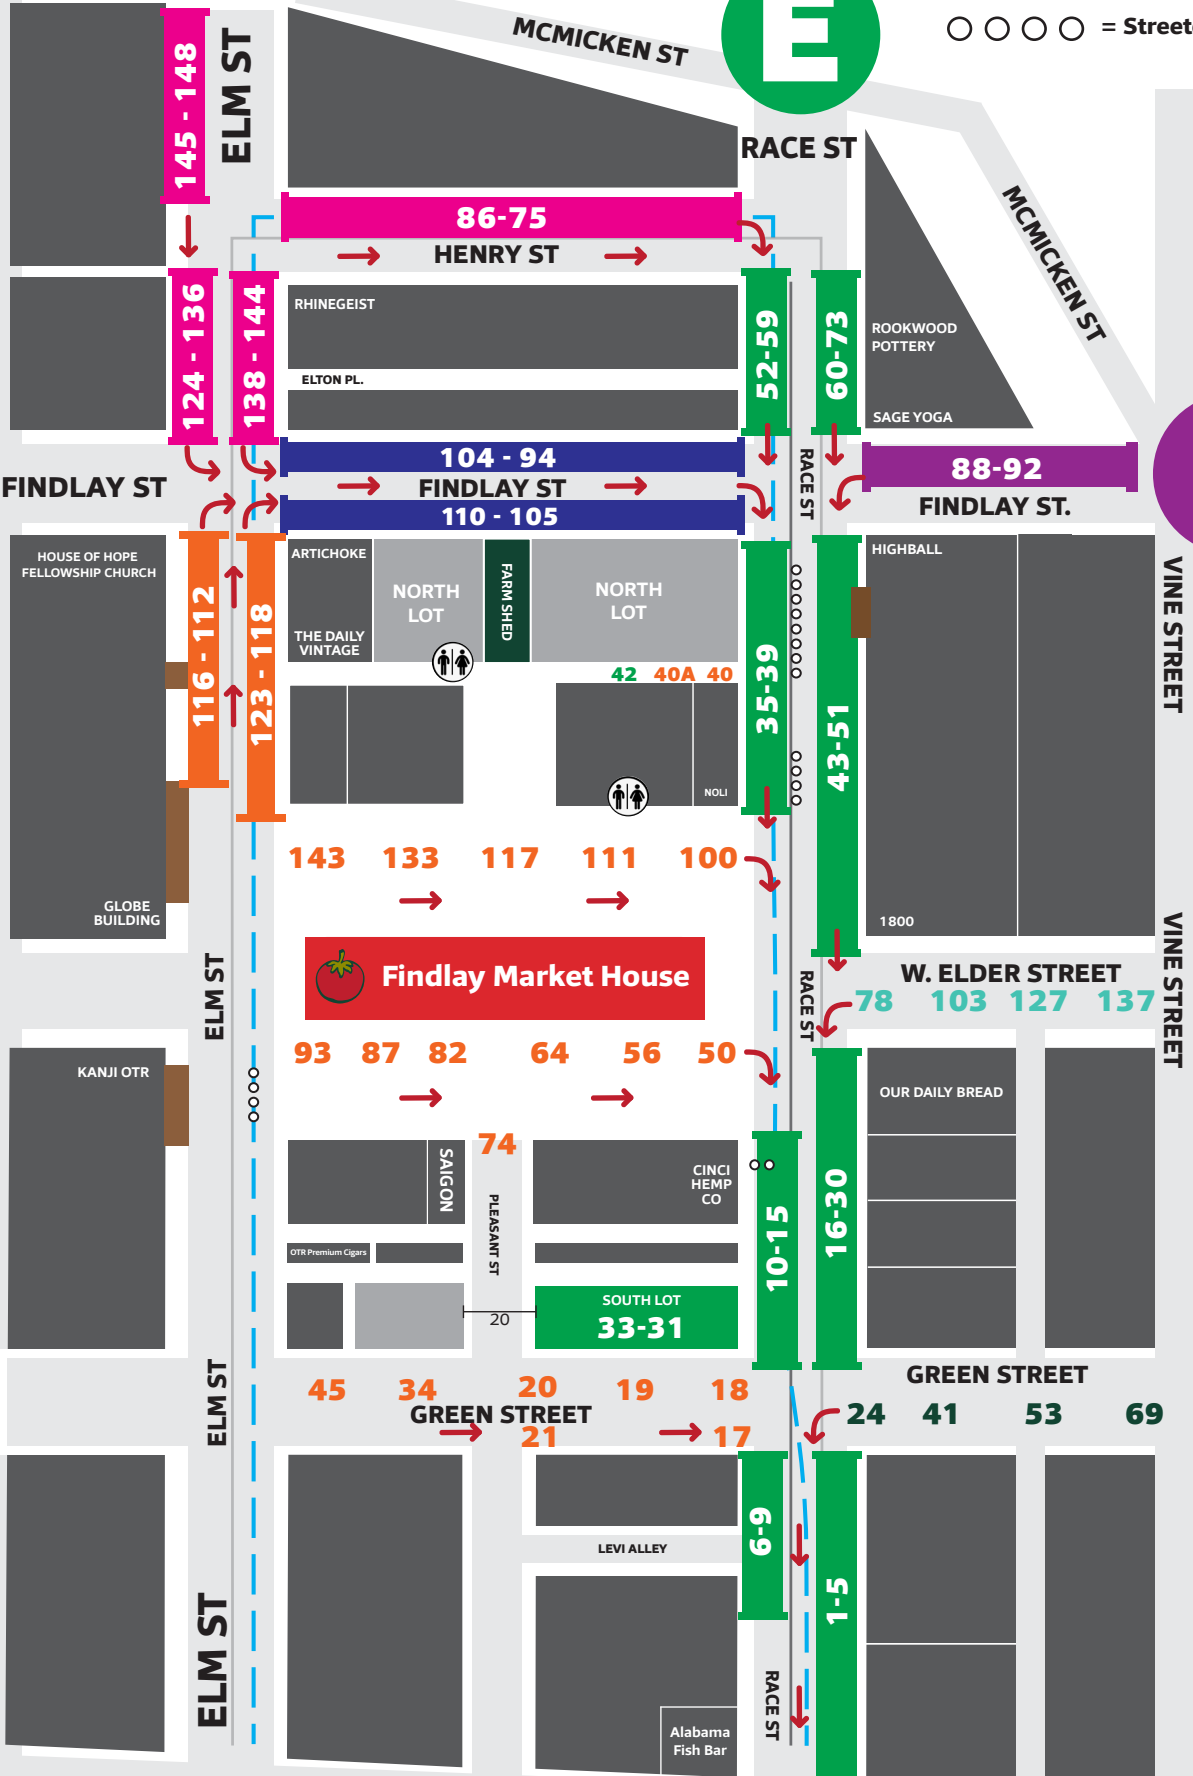

--- = Streetcar

■ = Parklet

○ ○ ○ ○ = Streetcar Bollards

D

E

F

G

HORSES ONLY

H

HORSES ONLY

C

B

EXIT ONLY

A

CENTRAL PKWY

FINDLAY ST

HOUSE OF HOPE FELLOWSHIP CHURCH

GLOBE BUILDING

KANJI OTR

LIBERTY ST

ELM ST

ELM ST

ELM ST

ELM ST

ELM ST

ELM ST

MCMICKEN ST

RACE ST

MCMICKEN ST

VINE STREET

VINE STREET

VINE STREET

86-75 HENRY ST

RHINEGEIST ELTON PL.

104-94 FINDLAY ST 110-105

ARTICHOKE NORTH LOT FARM SHED NORTH LOT THE DAILY VINTAGE 42 40A 40 NOLI

143 133 117 111 100

Findlay Market House

93 87 82 64 56 50

74 SAIGON CINCI HEMP CO SOUTH LOT 33-31

45 34 20 19 18 21 17 GREEN STREET

LEVI ALLEY ALABAMA FISH BAR

52-59 60-73

35-39 43-51

10-15 16-30

6-9 1-5

ROOKWOOD POTTERY SAGE YOGA

88-92 FINDLAY ST.

HIGHBALL 1800

W. ELDER STREET 78 103 127 137

OUR DAILY BREAD

24 41 53 69 GREEN STREET

LIBERTY ST

EXIT ONLY